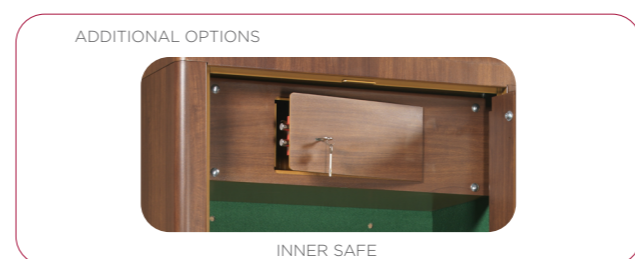

Hinges: internal

Door opening angle: 90°

Mounting holes: 2 holes in the floor and 2 on the backwall

ARALDO

Article	Basic equipment			Outer dimensions (mm)			Inner dimensions (mm)			Door light (mm)		Dimensions of the display window (mm)		Weight (kg)	Anchoring number	Number of shelves fixed / movable	Weapon holders - amount and color	Body colors	Inner carpet color	Lock	Handle Type and color		
	A	B	E	Height	Width	Depth	Height	Width	Depth	Height	Width	Height	Width										
M1705034B		B		1700	525	351	1647	445	260	1597	373	-	x	-	172	2/2	1	-	7	BLACK	Red	Key	Sublimation nut
M1705034BS		B		1700	525	351	1647	445	260	1597	373	-	x	-	172	2/2	1	-	7	Sublimation nut	Green	Key	Sublimation nut
M1705034E		E		1700	525	351	1647	445	260	1597	373	-	x	-	184	2/2	3	3	4	BLACK	Red	Key	Sublimation nut
M1705034ES		E		1700	525	351	1647	445	260	1597	373	-	x	-	184	2/2	3	3	4	Sublimation nut	Green	Key	Sublimation nut
M1706540B		B		1700	674	413	1647	594	322	1582	510	-	x	-	222	2/2	1	-	10	BLACK	Red	Key	Sublimation nut
M1706540BS		B		1700	674	413	1647	594	322	1582	510	-	x	-	222	2/2	1	-	10	Sublimation nut	Green	Key	Sublimation nut
M1706540E		E		1700	674	413	1647	594	322	1582	510	-	x	-	234	2/2	3	3	5	BLACK	Red	Key	Sublimation nut
M1706540ES		E		1700	674	413	1647	594	322	1582	510	-	x	-	234	2/2	3	3	5	Sublimation nut	Green	Key	Sublimation nut
M1901245B		B		1900	1220	463	1843	1130	373	1783	1028	-	x	-	404	2/2	1	-	20	BLACK	Red	Key	Sublimation nut
M1901245BS		B		1900	1220	463	1843	1130	373	1783	1028	-	x	-	404	2/2	1	-	20	Sublimation nut	Green	Key	Sublimation nut

REMARKS:

- * back wall not sublimated
- ** the carpet is located on the back wall, side walls and at the bottom
- *** art. No. M1901245 - fixed metal shelves at the bottom of the safe

REMARKS CONCERNING THE SAFE ANCHORING TO THE BACK WALL:
The whole back wall is lined with the carpet - in order to anchor the safe to the wall, the carpet has to be notched or debonded