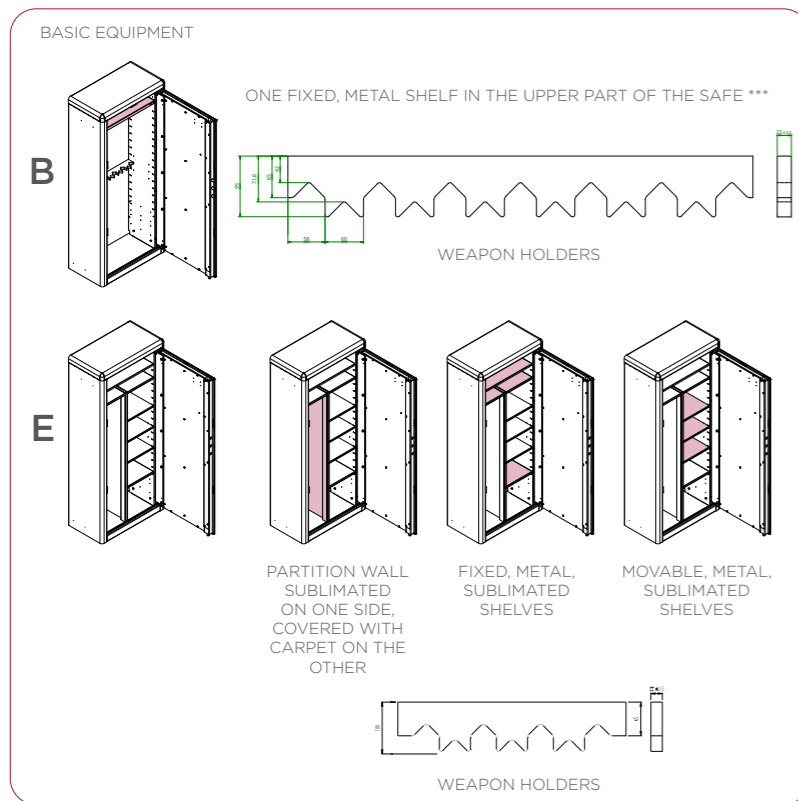

Hinges: internal

Door opening angle: 90°

Mounting holes: 2 holes in the floor and 2 on the backwall

ARALDO

Article	Basic equipment			Outer dimensions (mm)			Inner dimensions (mm)			Door light (mm)		Dimensions of the display window (mm)		Weight (kg)	Anchoring number	Number of shelves fixed / movable	Weapon holders - amount and color	Body colors	Inner carpet color	Lock	Handle Type and color		
	A	B	E	Height	Width	Depth	Height	Width	Depth	Height	Width	Height	Width										
M1705034B		B		1700	525	351	1647	445	260	1597	373	-	x	-	172	2/2	1	-	7	BLACK	Red	Key	Sublimation nut
M1705034BS		B		1700	525	351	1647	445	260	1597	373	-	x	-	172	2/2	1	-	7	Sublimation nut	Green	Key	Sublimation nut
M1705034E		E		1700	525	351	1647	445	260	1597	373	-	x	-	184	2/2	3	3	4	BLACK	Red	Key	Sublimation nut
M1705034ES		E		1700	525	351	1647	445	260	1597	373	-	x	-	184	2/2	3	3	4	Sublimation nut	Green	Key	Sublimation nut
M1706540B		B		1700	674	413	1647	594	322	1582	510	-	x	-	222	2/2	1	-	10	BLACK	Red	Key	Sublimation nut
M1706540BS		B		1700	674	413	1647	594	322	1582	510	-	x	-	222	2/2	1	-	10	Sublimation nut	Green	Key	Sublimation nut
M1706540E		E		1700	674	413	1647	594	322	1582	510	-	x	-	234	2/2	3	3	5	BLACK	Red	Key	Sublimation nut
M1706540ES		E		1700	674	413	1647	594	322	1582	510	-	x	-	234	2/2	3	3	5	Sublimation nut	Green	Key	Sublimation nut
M1901245B		B		1900	1220	463	1843	1130	373	1783	1028	-	x	-	404	2/2	1	-	20	BLACK	Red	Key	Sublimation nut
M1901245BS		B		1900	1220	463	1843	1130	373	1783	1028	-	x	-	404	2/2	1	-	20	Sublimation nut	Green	Key	Sublimation nut

REMARKS:

- * back wall not sublimated
- ** the carpet is located on the back wall, side walls and at the bottom
- *** art. No. M1901245 - fixed metal shelves at the bottom of the safe

REMARKS CONCERNING THE SAFE ANCHORING TO THE BACK WALL:
The whole back wall is lined with the carpet - in order to anchor the safe to the wall, the carpet has to be notched or debonded