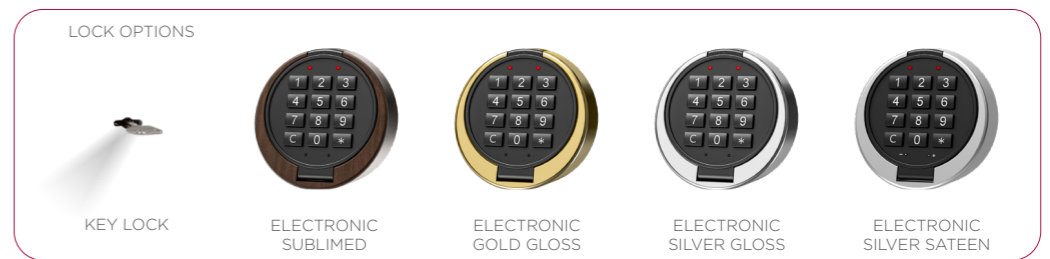

Hinges: internal

Door opening angle: 90°

Mounting holes: 2 holes in the floor and 2 on the backwall

ARALDO

Article	Basic equipment			Outer dimensions (mm)			Inner dimensions (mm)			Door light (mm)		Dimensions of the display window (mm)		Weight (kg)	Anchoring number	Number of shelves fixed / movable	Weapon holders - amount and color	Body colors	Inner carpet color	Lock	Handle Type and color		
	A	B	E	Height	Width	Depth	Height	Width	Depth	Height	Width	Height	Width										
M1705034B		B		1700	525	351	1647	445	260	1597	373	-	x	-	172	2/2	1	-	7	BLACK	Red	Key	Sublimation nut
M1705034BS		B		1700	525	351	1647	445	260	1597	373	-	x	-	172	2/2	1	-	7	Sublimation nut	Green	Key	Sublimation nut
M1705034E		E		1700	525	351	1647	445	260	1597	373	-	x	-	184	2/2	3	3	4	BLACK	Red	Key	Sublimation nut
M1705034ES		E		1700	525	351	1647	445	260	1597	373	-	x	-	184	2/2	3	3	4	Sublimation nut	Green	Key	Sublimation nut
M1706540B		B		1700	674	413	1647	594	322	1582	510	-	x	-	222	2/2	1	-	10	BLACK	Red	Key	Sublimation nut
M1706540BS		B		1700	674	413	1647	594	322	1582	510	-	x	-	222	2/2	1	-	10	Sublimation nut	Green	Key	Sublimation nut
M1706540E		E		1700	674	413	1647	594	322	1582	510	-	x	-	234	2/2	3	3	5	BLACK	Red	Key	Sublimation nut
M1706540ES		E		1700	674	413	1647	594	322	1582	510	-	x	-	234	2/2	3	3	5	Sublimation nut	Green	Key	Sublimation nut
M1901245B		B		1900	1220	463	1843	1130	373	1783	1028	-	x	-	404	2/2	1	-	20	BLACK	Red	Key	Sublimation nut
M1901245BS		B		1900	1220	463	1843	1130	373	1783	1028	-	x	-	404	2/2	1	-	20	Sublimation nut	Green	Key	Sublimation nut

REMARKS:

- * back wall not sublimated
- ** the carpet is located on the back wall, side walls and at the bottom
- *** art. No. M1901245 - fixed metal shelves at the bottom of the safe

REMARKS CONCERNING THE SAFE ANCHORING TO THE BACK WALL:
The whole back wall is lined with the carpet - in order to anchor the safe to the wall, the carpet has to be notched or debonded